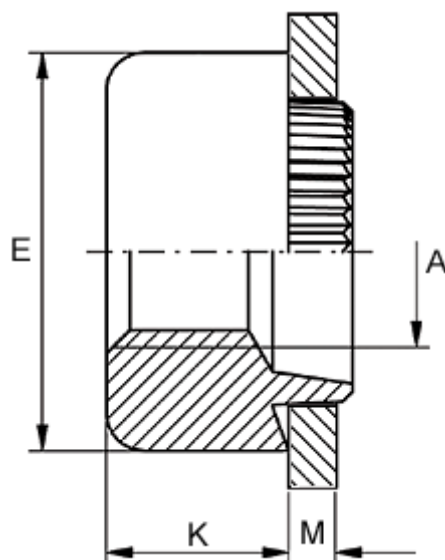

Article number: 12701000140120

Description: KLEE-coil 701 000 140.120

M14 Unhardened, zinc-pl. & chr. yellow

Measures

Female thread A	= M14
Height K	= 10.0
Outer diameter E	= 25.0
Plate thickness	= 0.5 to 0.6
Recommended bore diameter for extreme load	= 19.0
Recommended bore diameter for normal use	= 20.0